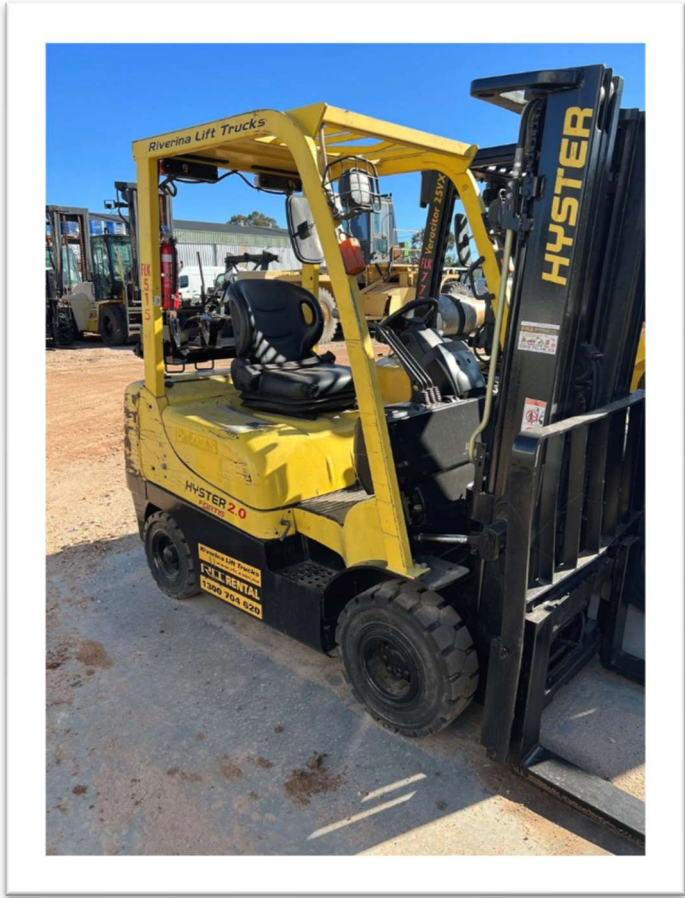

Riverina Lift Trucks
DEDICATED TO EXCELLENCE SINCE 1983

www.rlt.com.au

HYSTER D.00TXS Stubby Forklift

\$12,900 + GST

Make	Hyster	Fuel	LPG
Model	D.00TXS	Tyres	Solid
Capacity	2,000 kg	Attachments	Side Shift
Year	2009	Extras	
Mast Stage	3 Stage	Hours	6,600
Lift Height	4,500 mm	Transmission	Auto
Location	Griffith NSW	Phone	1300 704 620
STOCK ID	FLK 515	Serial Number	475R03025G